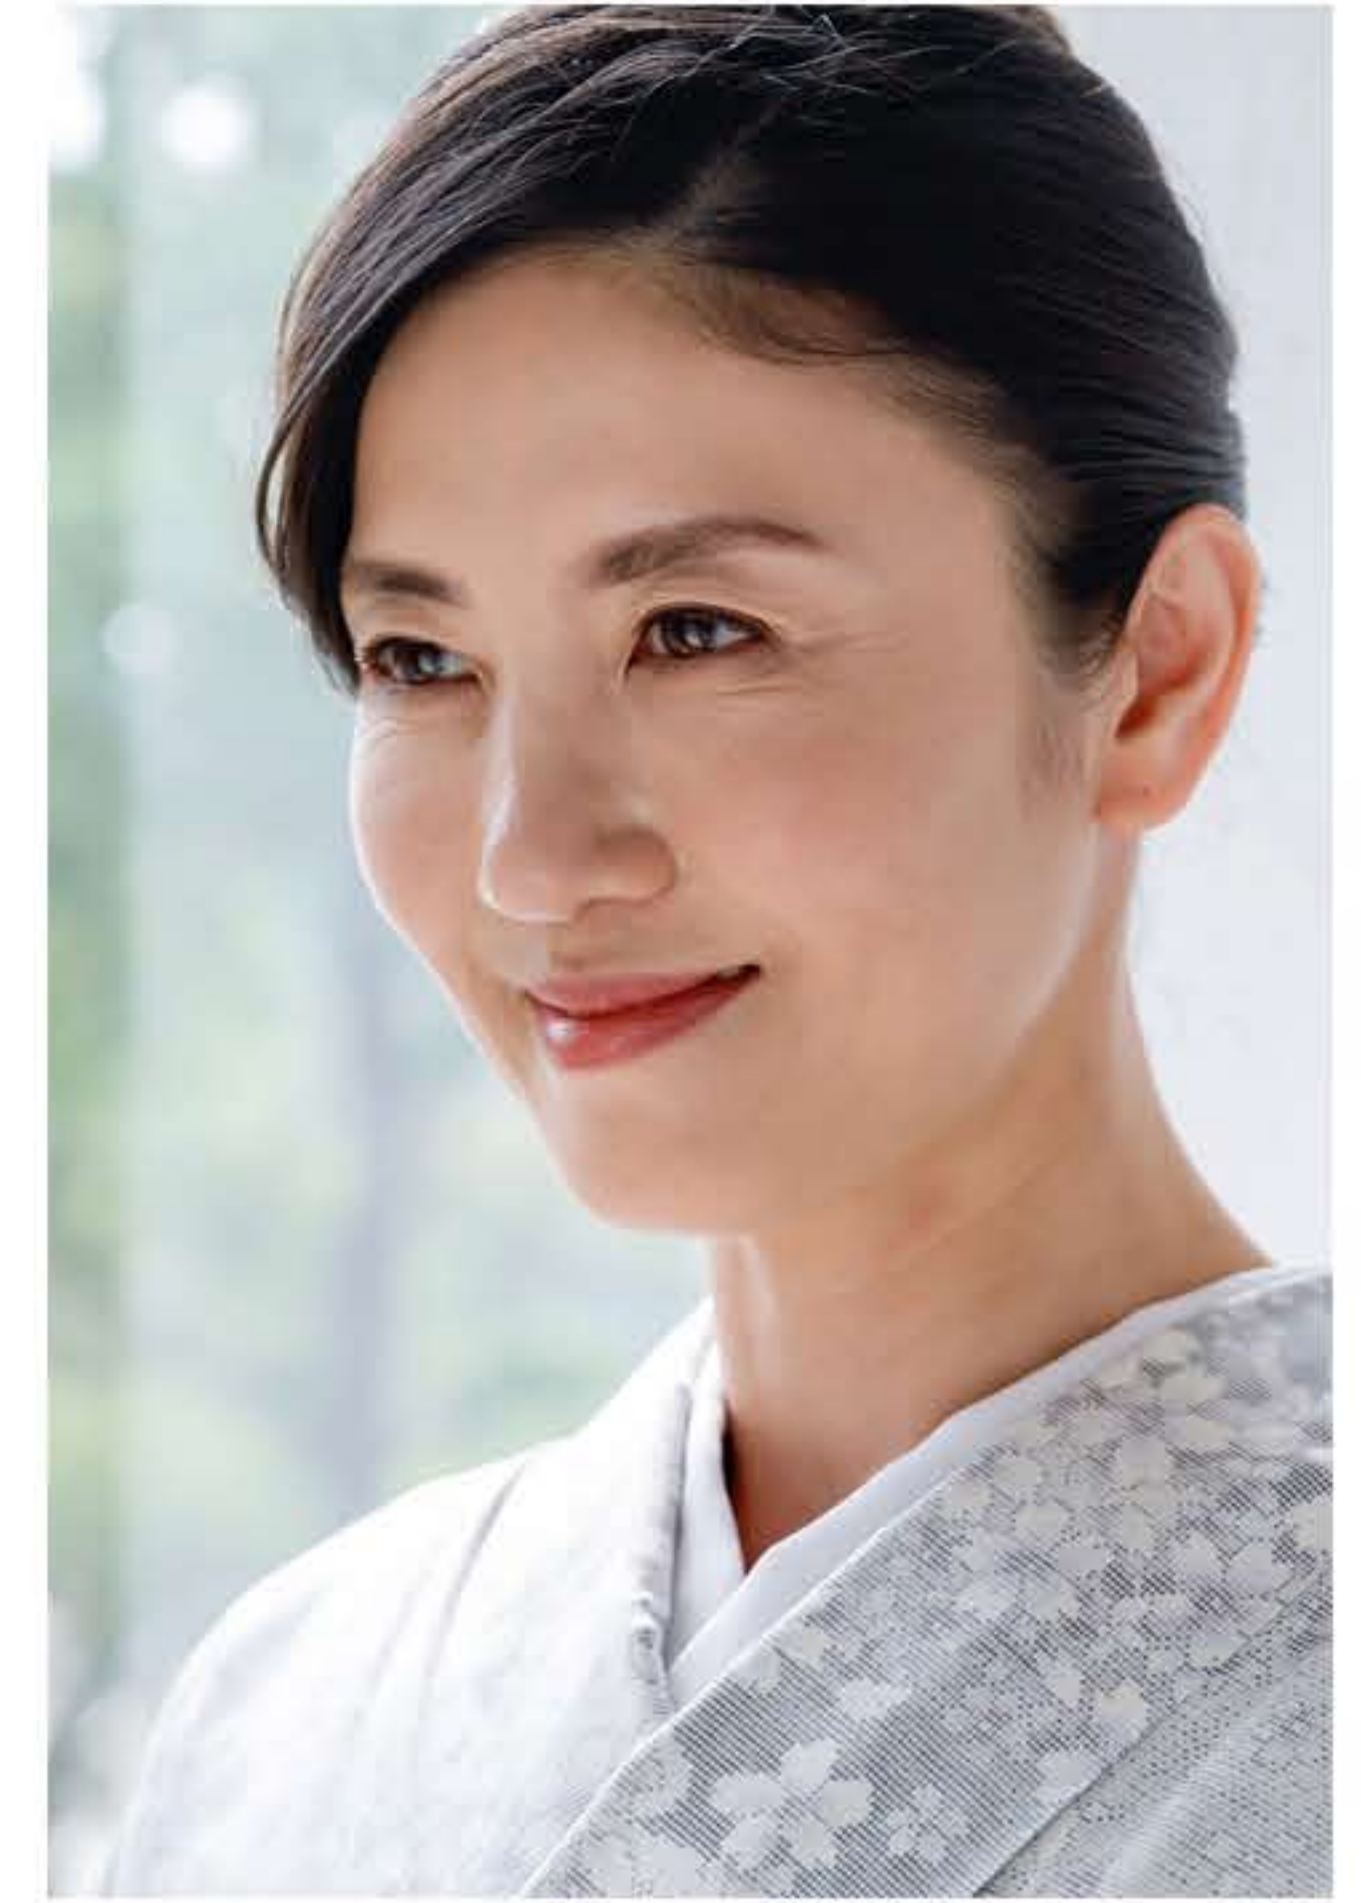

重光 直子

Naoko Shigemitsu Height:168 Bust:85 Waist:63 Hips:88 Shoes:24.5

SOS MODEL AGENCY
FUKUOKA

C-1402 2-10-3 daimyo, chuo-ku, fukuoka city japan 〒810-0041
TEL:092-726-2821 FAX:092-761-3760
<http://www.sos-model.com>